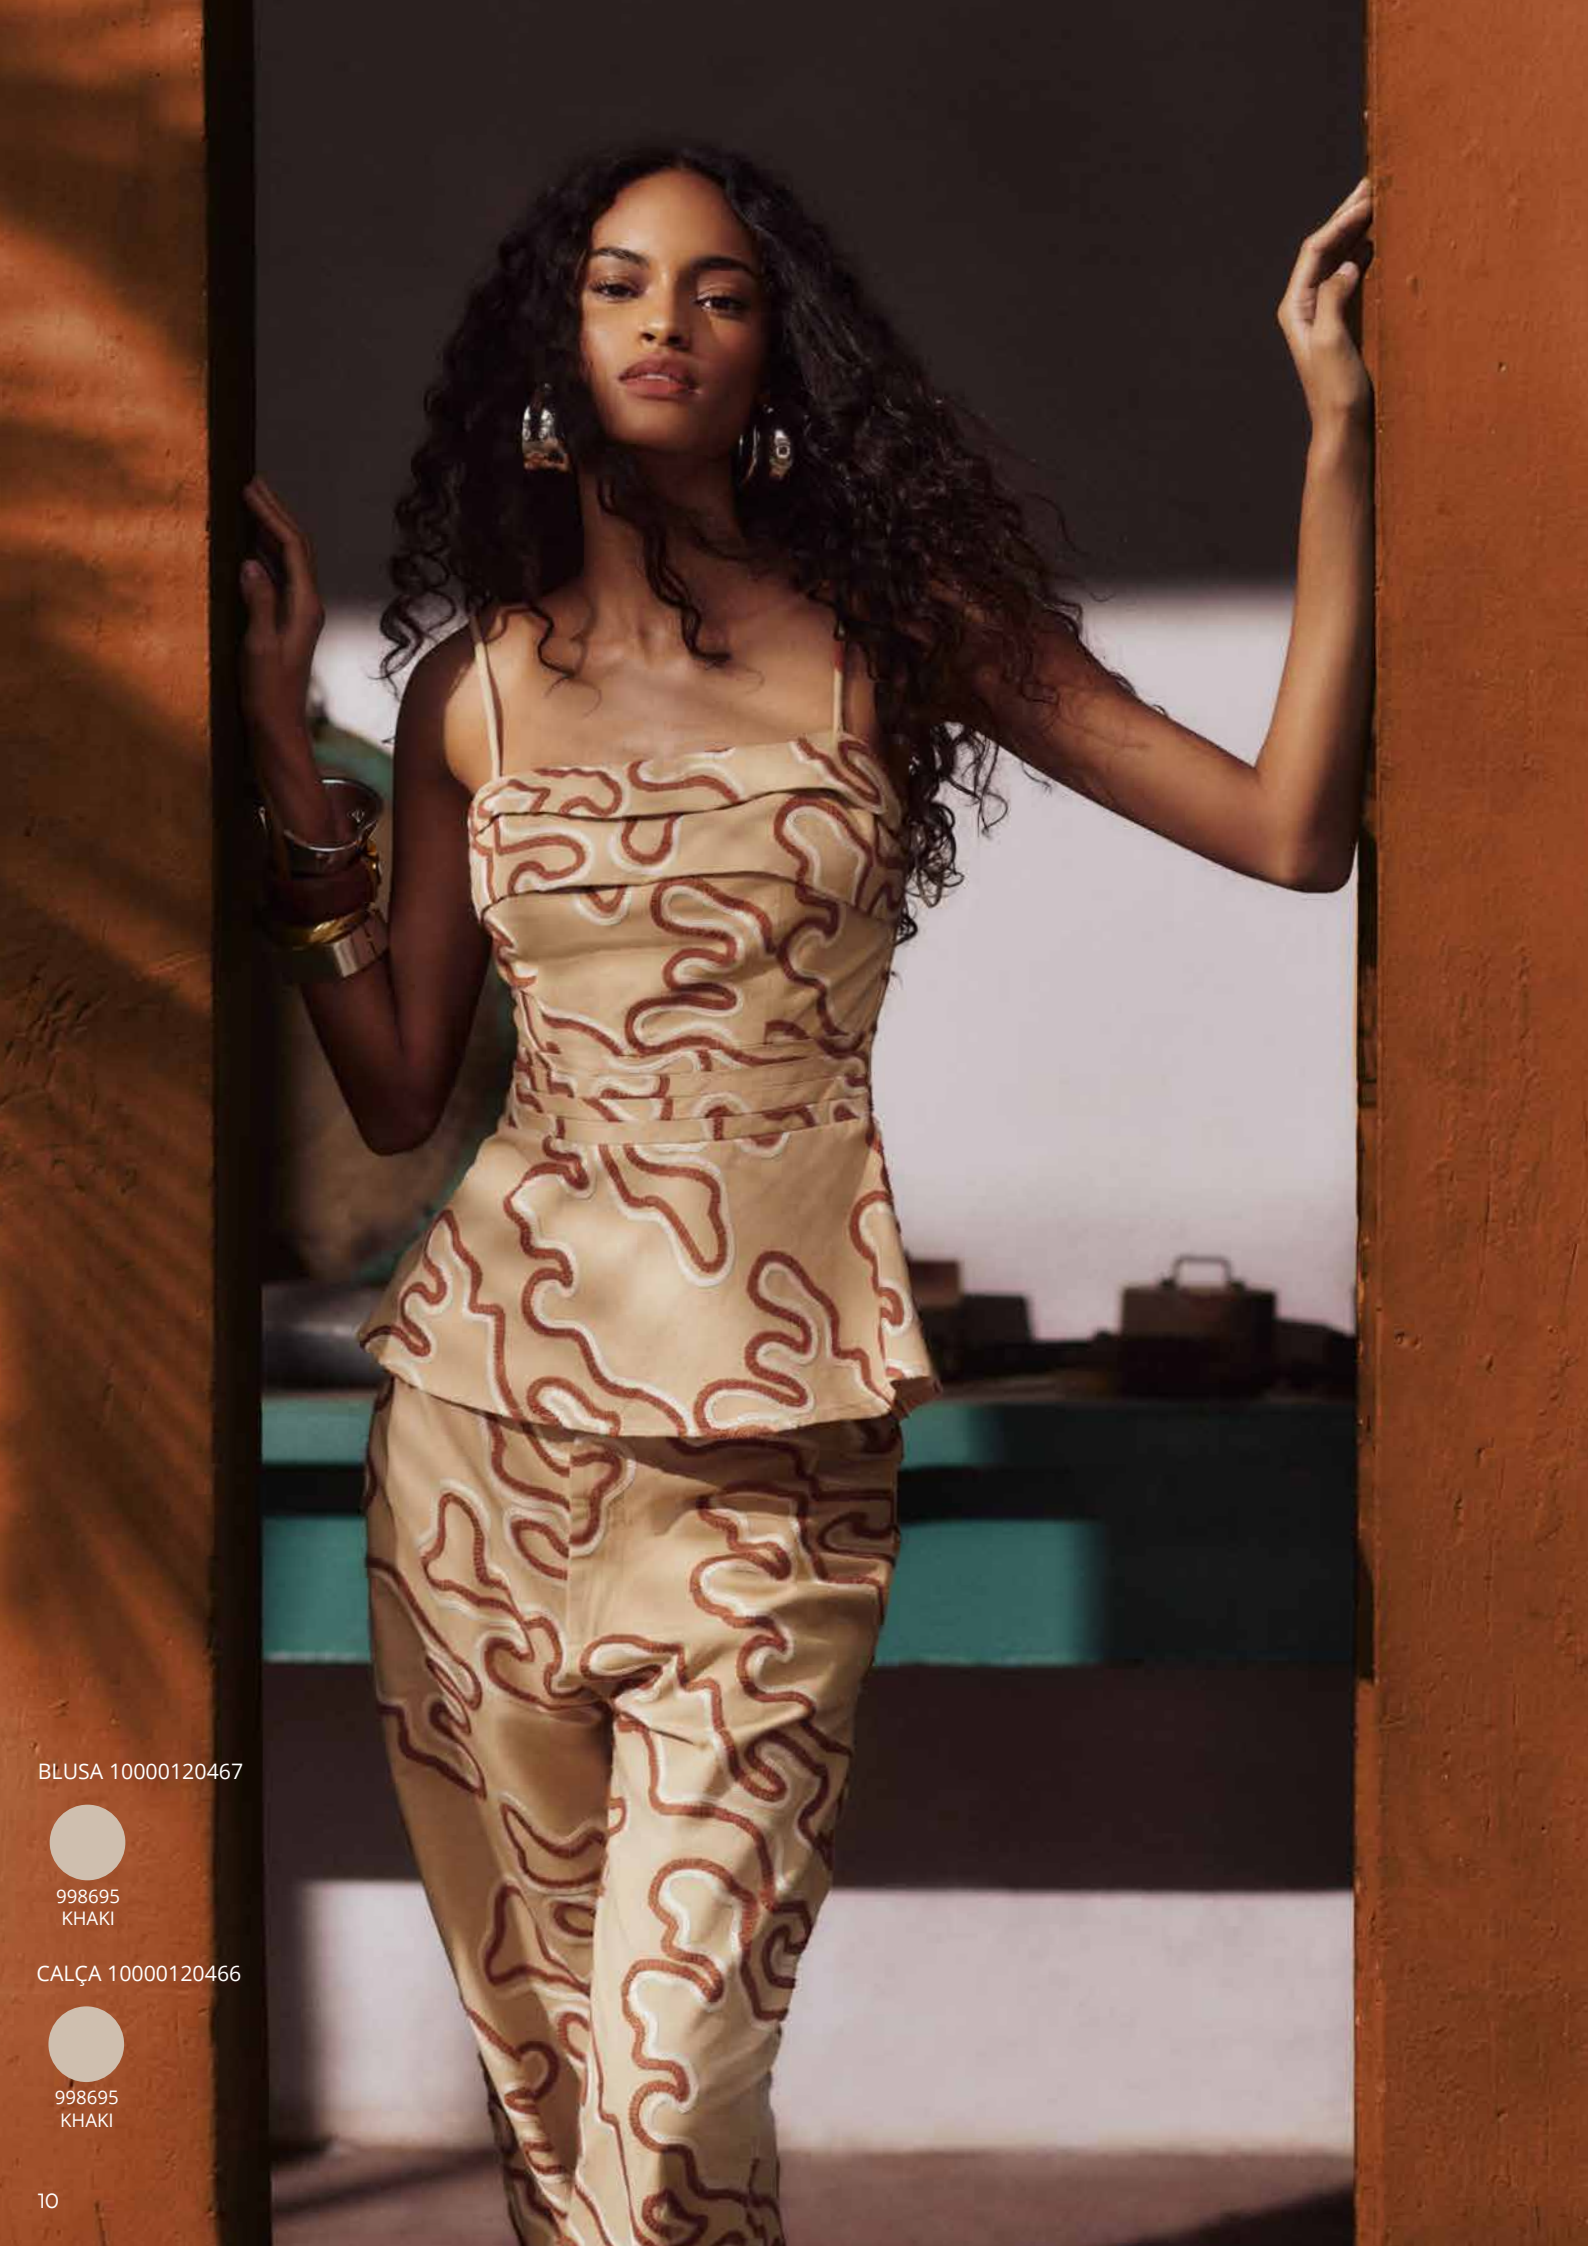

BLUSA 10000120467

998695
KHAKE

CALÇA 10000120466

998695
KHAKE